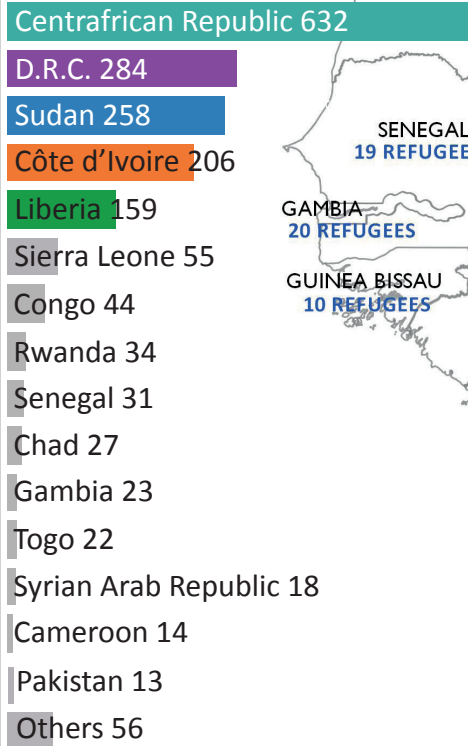

IOM Refugee Resettlement in 2016 - West and Central Africa

Overview

1,876 Individuals Resettled

Nationalities Resettled

Countries of Resettlement

OTHERS including : Australia 29 | Sweden 28 | France 19 | Denmark 17 | Ireland 6 | Switzerland 5 | Chile 4 | Netherlands 4 | Bolivia 2

Countries of Departure and Nationality of Refugees

Graphs represent only countries where 20 or more refugees have departed for resettlement

Since 1951, IOM has provided essential services in support of refugee resettlement operations. Services for refugees travelling under IOM mandate include: