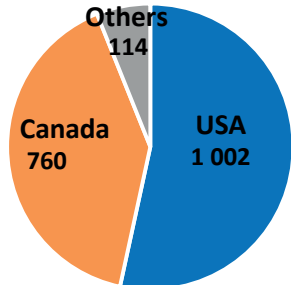

IOM Refugee Resettlement in 2016 - West and Central Africa

Overview

1,876 Individuals Resettled

Nationalities Resettled

Countries of Resettlement

OTHERS including : Australia 29 | Sweden 28 | France 19 | Denmark 17 | Ireland 6 | Switzerland 5 | Chile 4 | Netherlands 4 | Bolivia 2