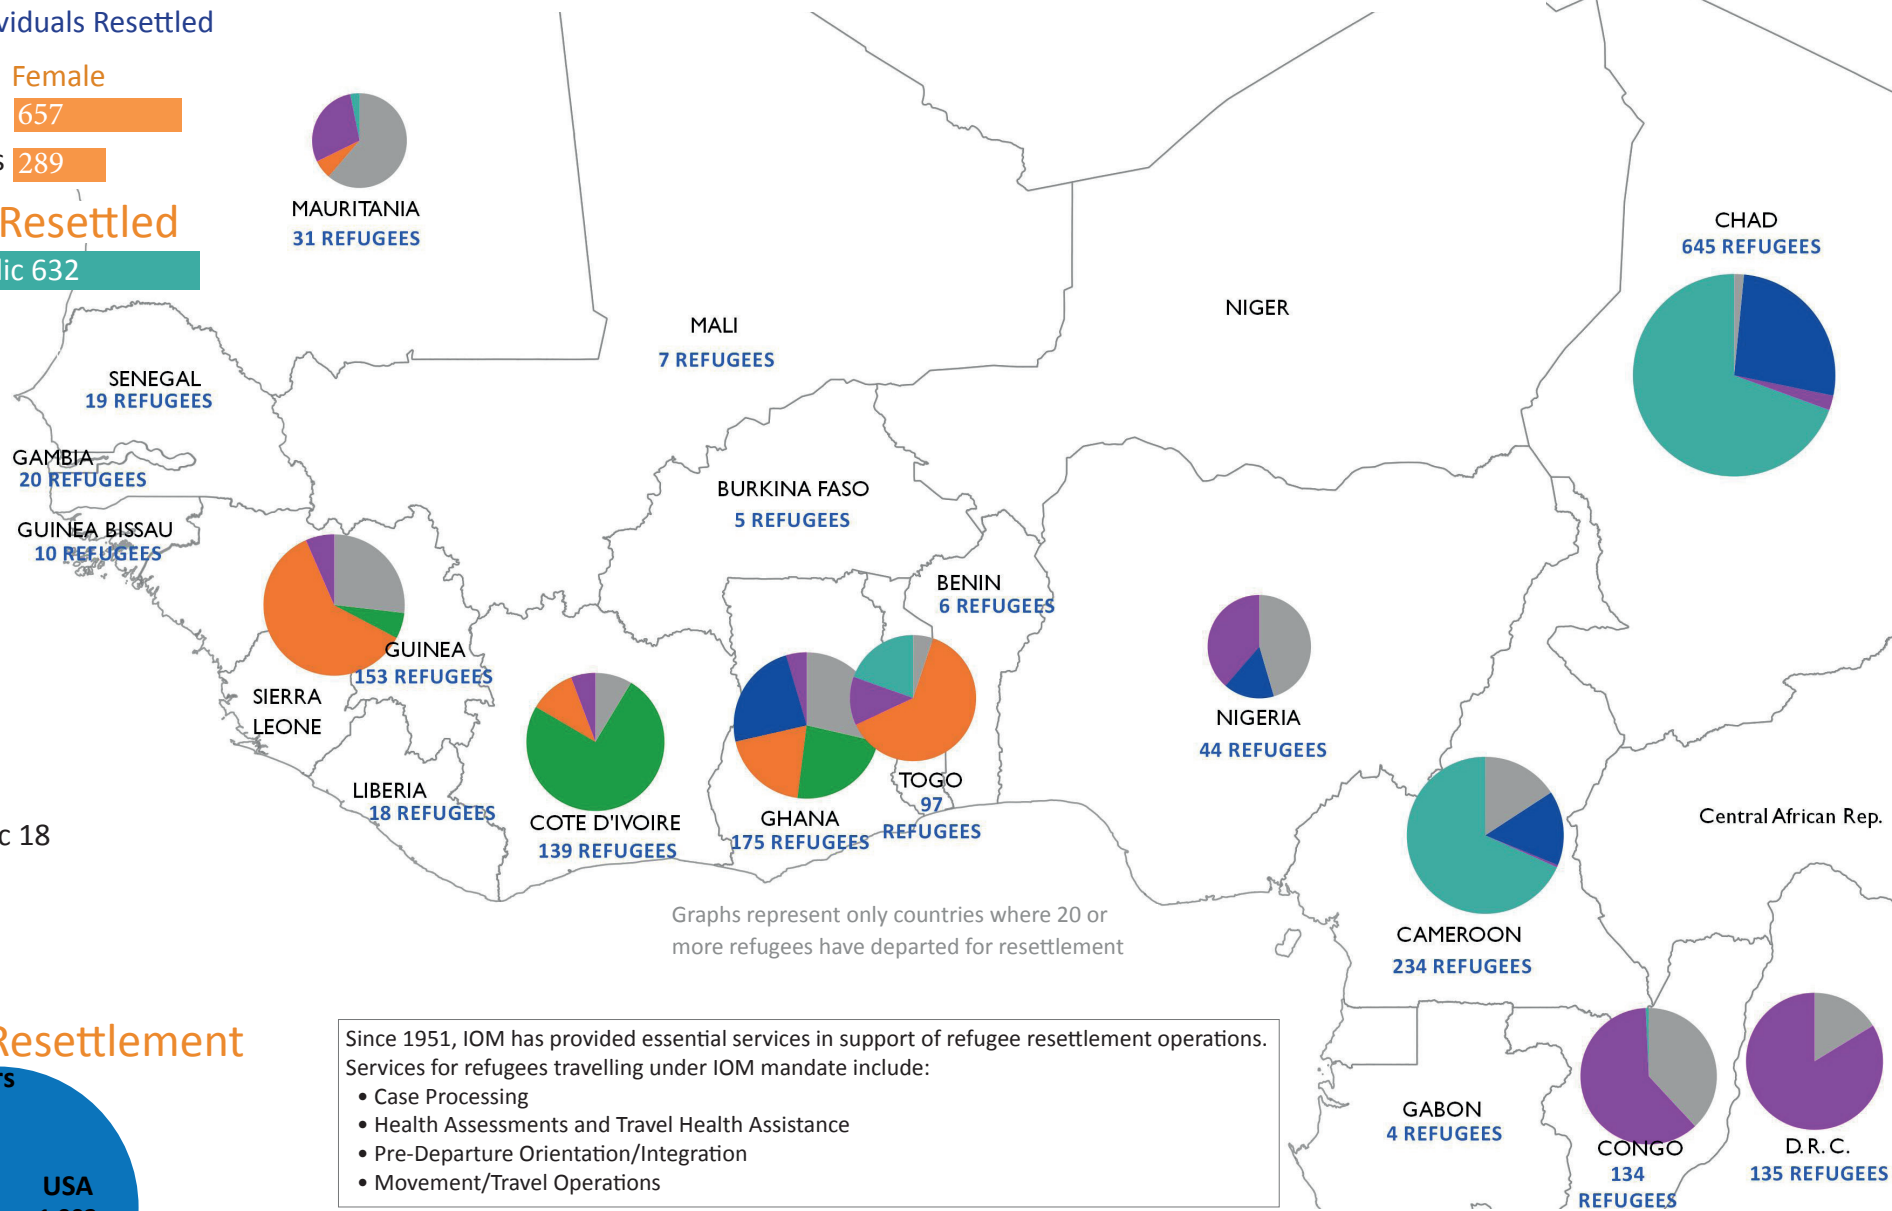

IOM Refugee Resettlement in 2016 - West and Central Africa

Overview

1,876 Individuals Resettled

Nationalities Resettled

Countries of Resettlement

OTHERS including : Australia 29 | Sweden 28 | France 19 | Denmark 17 | Ireland 6 | Switzerland 5 | Chile 4 | Netherlands 4 | Bolivia 2

Countries of Departure and Nationality of Refugees

Graphs represent only countries where 20 or more refugees have departed for resettlement

Since 1951, IOM has provided essential services in support of refugee resettlement operations. Services for refugees travelling under IOM mandate include:

- Case Processing
- Health Assessments and Travel Health Assistance
- Pre-Departure Orientation/Integration
- Movement/Travel Operations

This map is for illustration purposes only. Names and boundaries on this map do not imply official endorsement or acceptance by IOM.